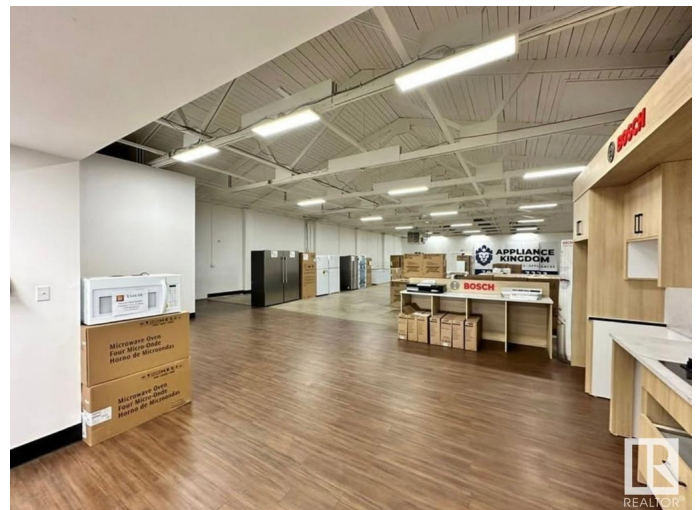

Courtesy Of Michelle A Plach Of HonestDoor Inc

$999,000 - 14524 115 Avenue, Edmonton

MLS® #E4418964

$999,000

0 Bedroom, 0.00 Bathroom,
Retail on 0.00 Acres

Huff Bremner Estate Industrial, Edmonton, AB

Visit the Listing Brokerage (and/or listing REALTOR®) website to obtain additional information. This exceptional commercial property, situated on a 0.47-acre lot, offers 8,000 square feet of versatile space, making it an ideal location for a variety of businesses. The property features a spacious warehouse area, office spaces, a reception area, lunchroom, and updated washrooms. Recent renovations have enhanced the entire space, including new flooring, fresh paint, and energy-efficient LED lighting throughout both the office and warehouse. The property is equipped with high power capacity (400 Amps, 240V), supporting the needs of demanding operations, and the 12m^{TM} ceiling clearance provides ample room for storage, production, or other specialized tasks. The 10m^{TM} bay door clearance allows easy access for deliveries, large equipment, or vehicles, making this space well-suited for businesses such as millwork workshops, mechanics, custom car showrooms, manufacturing, or distribution companies.

Built in 1957

Essential Information

MLS® #	E4418964
Price	$999,000