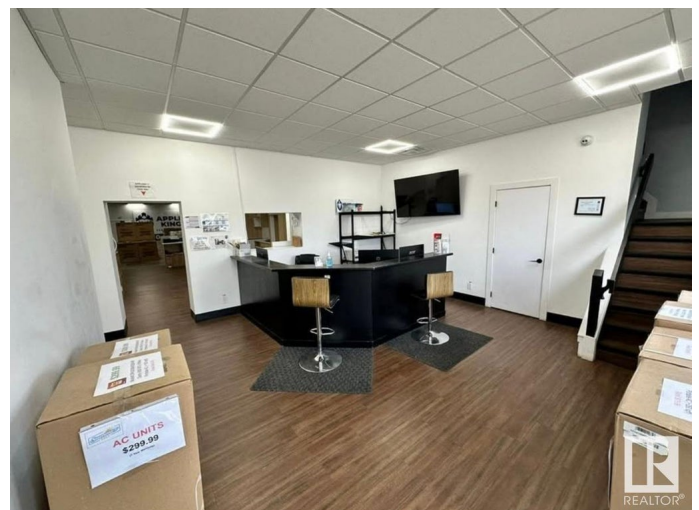

Courtesy Of Michelle A Plach Of HonestDoor Inc

$999,000 - 14524 115 Avenue, Edmonton

MLS® #E4418964

$999,000

0 Bedroom, 0.00 Bathroom,
Retail on 0.00 Acres

Huff Bremner Estate Industrial, Edmonton, AB

Visit the Listing Brokerage (and/or listing REALTOR®) website to obtain additional information. This exceptional commercial property, situated on a 0.47-acre lot, offers 8,000 square feet of versatile space, making it an ideal location for a variety of businesses. The property features a spacious warehouse area, office spaces, a reception area, lunchroom, and updated washrooms. Recent renovations have enhanced the entire space, including new flooring, fresh paint, and energy-efficient LED lighting throughout both the office and warehouse. The property is equipped with high power capacity (400 Amps, 240V), supporting the needs of demanding operations, and the 12m^{TM} ceiling clearance provides ample room for storage, production, or other specialized tasks. The 10m^{TM} bay door clearance allows easy access for deliveries, large equipment, or vehicles, making this space well-suited for businesses such as millwork workshops, mechanics, custom car showrooms, manufacturing, or distribution companies.

Built in 1957

Essential Information

MLS® #	E4418964
Price	$999,000